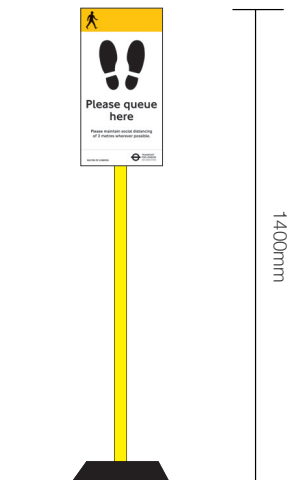

Trueform's social distancing temporary signage display can be easily positioned during peak times.

Based on the design of the TfL temporary bus stop, with its ruggedised weighted rubber base this stop can be easily positioned and updated with different signage necessary for use.

HYGIENIC WIPE
CLEAN SURFACES

VERSATILE &
ADAPTABLE

CUSTOM TFL
BRANDING OPTIONS

FREESTANDING
MOBILE UNIT

ENFORCE SOCIAL
DISTANCING

ROBUST & HEAVY
DUTY DESIGN